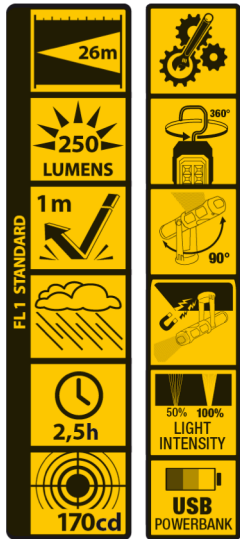

## 3 Watt LED Working lamp • 250 Lumen Power

### M-WKL-011

Function	100% - 50% - LED front flashlight – Off USB powerbank function, output 5V 1A
LED Type	3 Watt COB LED + 1 Watt LED
Light Output	250 lumens COB + 70 lumens front flashlight
Beam Distance	26m / 49m (front flashlight)
Beam Angle	120°
Run Time	100% = 2.5h / 50% = xxh / Front LED= xxh
Water Resistance	IP20
Material	Rubberized plastic
Color	Black
Battery operated	1x 1200mAh 18650 Lithium included
Accessory	Magnet, hook & USB cable
Dimensions	5.70cm x 22.20cm x 4.10cm
Packaging	1 piece in blister
EAN	0884620049690

Magnet included

Hook included

USB Cable included